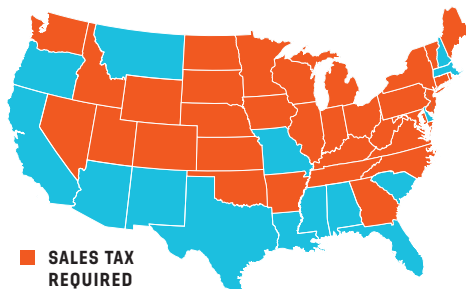

AR, CO, CT, GA, IA, ID, IL, IN, KS, KY, MD, ME, MI, MN, NC, ND, NE, NJ, NV, NY, OH, OK, PA, RI, SD, TN, UT, VA, VT, WA, WI, WV, WY

List subject to change without notice.

COLORBLENDS®
WHOLESALE FLOWERBULBS

747 Barnum Avenue
Bridgeport, CT 06608
1 (888) 847-8637
info@colorblends.com